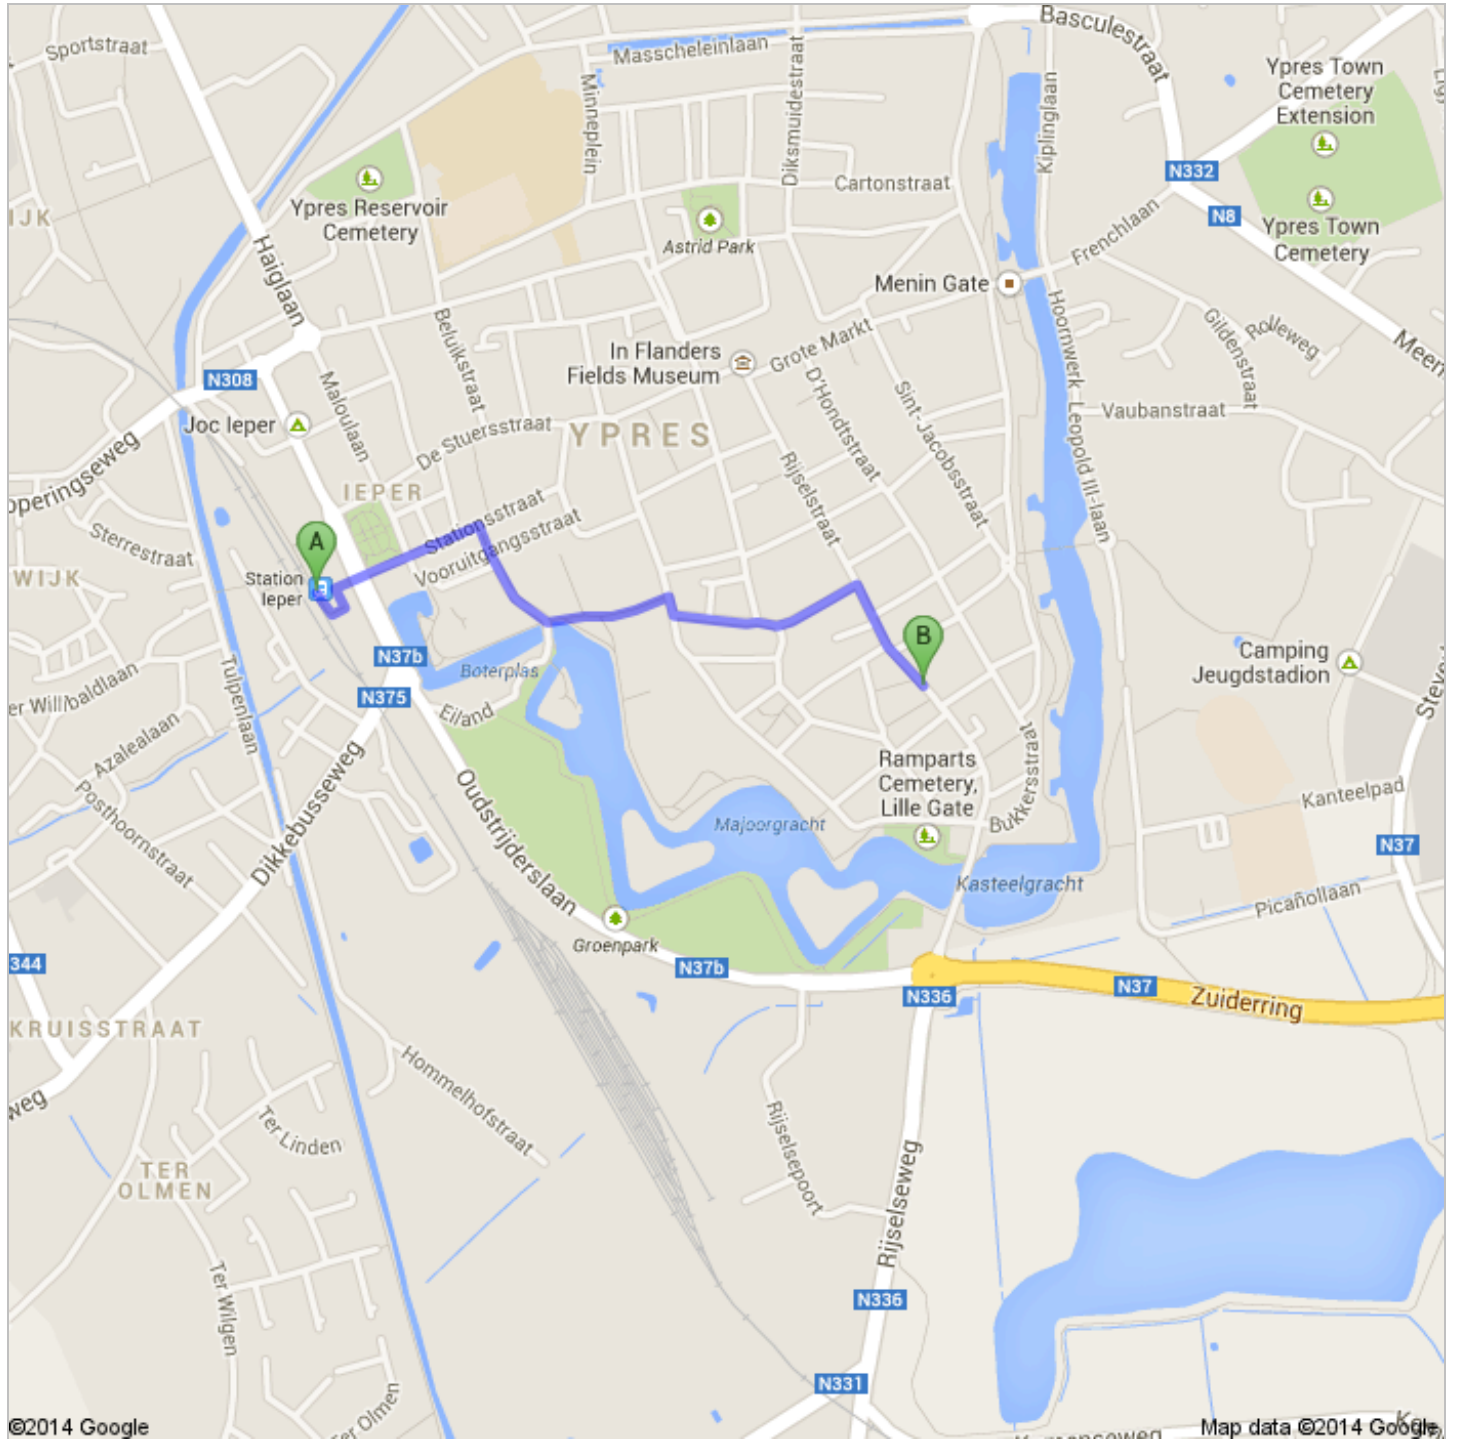

Directions to Main Street Hotel
Rijselstraat 136, 8900 Ieper, Belgium
1.2 km – about 15 mins

Walking directions are in beta.

Use caution – This route may be missing sidewalks or pedestrian paths.

Station Ieper

8900 Ieper, Belgium

1. Head **southeast** toward **Rene Colaertplein**
About 46 secs go 64 m
total 64 m
-  2. Turn left onto **Rene Colaertplein** go 32 m
total 96 m
-  3. Turn right onto **Stationsstraat**
About 3 mins go 230 m
total 350 m
-  4. Turn right onto **Sint-Sebastiaansstraat** go 43 m
total 350 m
5. Continue onto **Pompstraat**
About 2 mins go 140 m
total 500 m
-  6. Turn left to stay on **Pompstraat**
About 2 mins go 190 m
total 700 m
-  7. Turn right onto **De Montstraat** go 28 m
total 700 m
-  8. Turn left onto **Lombardstraat**
About 4 mins go 290 m
total 1.0 km
-  9. Turn right onto **Rijselstraat/N336**
Destination will be on the right
About 2 mins go 180 m
total 1.2 km

Main Street Hotel

Rijselstraat 136, 8900 Ieper, Belgium

These directions are for planning purposes only. You may find that construction projects, traffic, weather, or other events may cause conditions to differ from the map results, and you should plan your route accordingly. You must obey all signs or notices regarding your route.